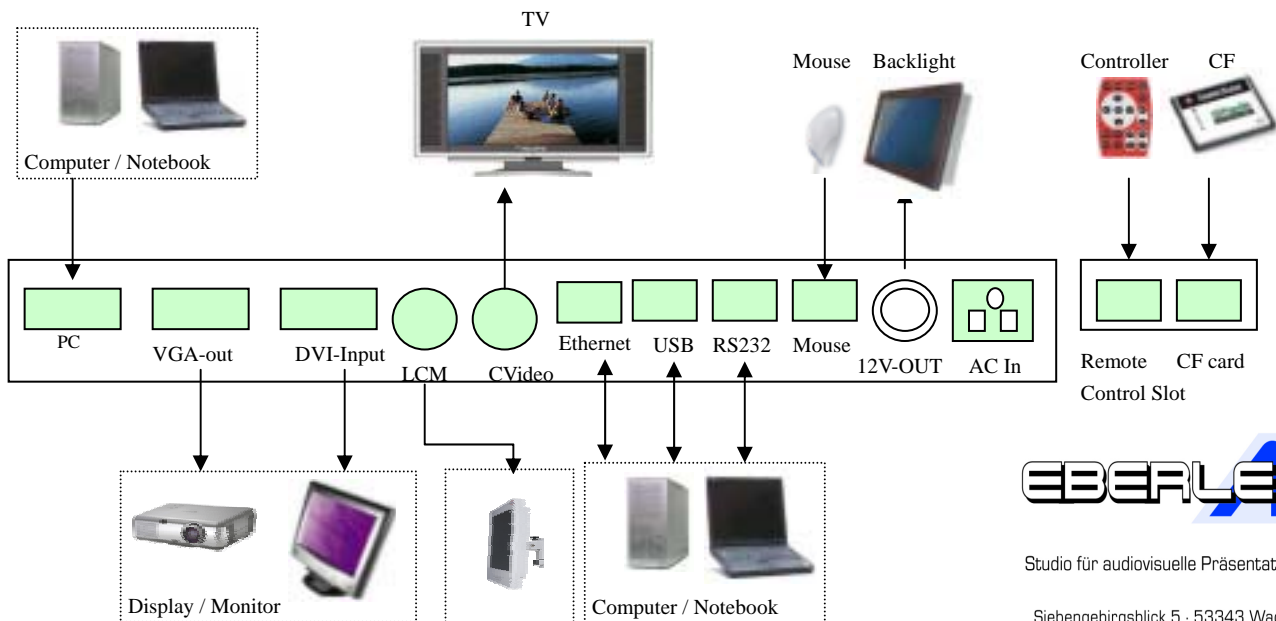

I/O Connection Configuration

Studio für audiovisuelle Präsentationslösungen

Siebengebirgsblick 5 · 53343 Wachtberg-Villip
Tel: 0228 - 31 10 55 · Fax: 0228 - 31 78 61
info@eberle-av.de · www.eberle-av.de

Lumens Digital Optics (Taiwan)
TEL: +886-3-554-4466
FAX: +886-3-554-4465
sales@lumens.com.tw

Lumens Technology (USA)
1024 Serpentine lane, Suite 106
Pleasanton, CA 94566, USA

Research Center (USA)
1540 Centre Pointe Dr.
Milpitas, CA 95035