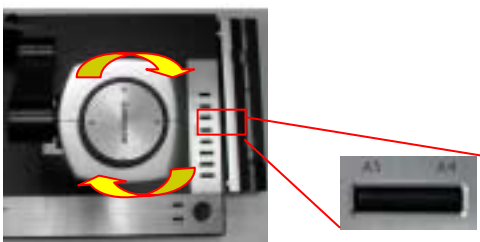

Up to 32 images storage

Documents could be captured and stored up to 32 images into a built-in memory via a user friendly hot key on the keypad or just push one button on remote control. All of those captured pictures can be playback later easily by just pressing two buttons on the remote control.

Live image Captured image

Split screen for Side by side image display

The PS600 can display current live image and the image from Build-in memory at the same time and comparing to each others. You can also Pan and scroll the image that you desire.